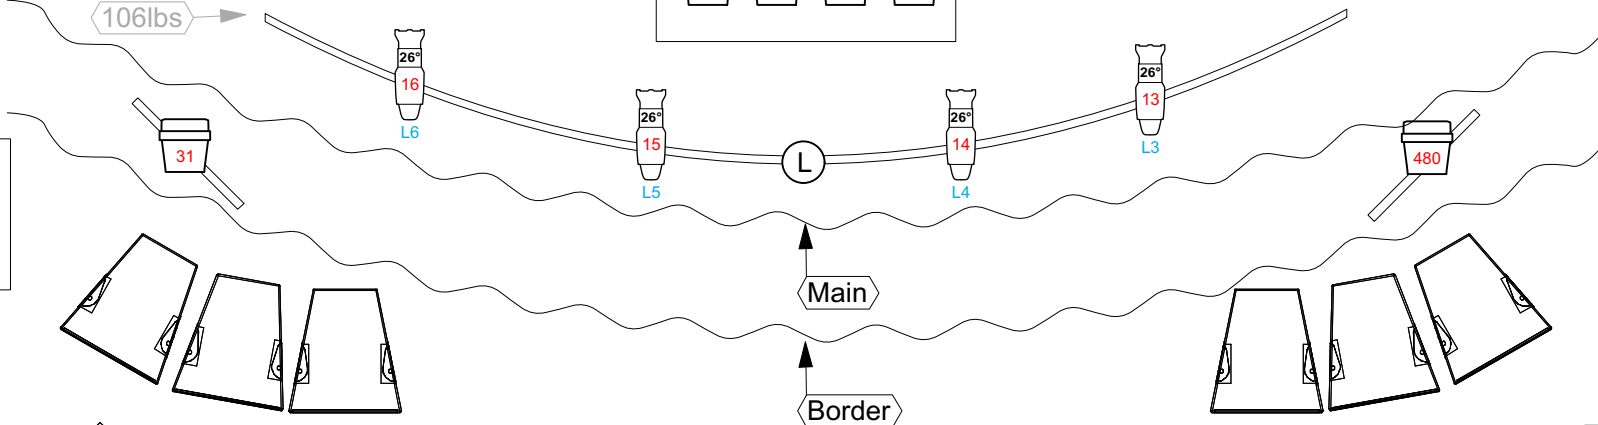

Radiance Hazer

321lbs

106lbs

209lbs

Spare Ckts:
P1+P4+P7+P8
N5+N4+N2+N1

200lbs

Spare Ckts:
Q1+Q2+Q3

- Chauvet Rogue R2 Spot 18ch mode
 - ETC Source 4 PAR MFL 575w
 - Studio Spot 250 18ch mode
 - GLP Impression X4s 18CH Normal Mode
 - ETC Source 4 Leko 575w
 - Mirrorball
 - Chauvet Colorado Solo 17ch STD.Y mode
 - 6" Fresnel
- A6 --Circuit

154 --DMX Address

Additional Gear
 --Water Based Radiance Hazer
 --1-Lycian Club Spot 1238
 --Avolite Quartz w/ Titan mobile wing

Further info and photos:
www.bimbos365club.com/info/tech-info

Bimbo's
365 Club®