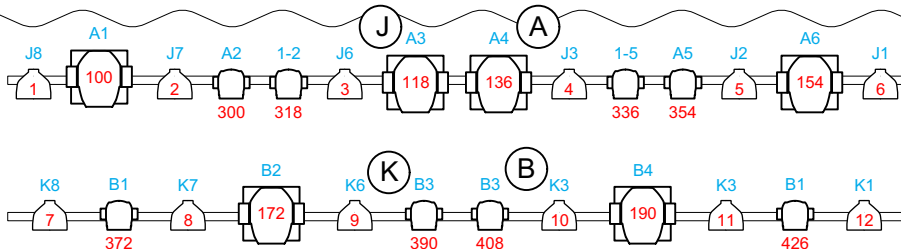

Radiance Hazer

321lbs

106lbs

209lbs

Spare Ckts:
P1+P4+P7+P8
N5+N4+N2+N1

200lbs

Spare Ckts:
Q1+Q2+Q3

- Chauvet Rogue R2 Spot 18ch mode
 - ETC Source 4 PAR MFL 575w
 - Studio Spot 250 18ch mode
 - GLP Impression X4s 18CH Normal Mode
 - ETC Source 4 Leko 575w
 - Mirrorball
 - Chauvet Colorado Solo 17ch STD.Y mode
 - 6" Fresnel
- A6 --Circuit

154 --DMX Address

Additional Gear
 --Water Based Radiance Hazer
 --1-Lycian Club Spot 1238
 --Avolite Quartz w/ Titan mobile wing

Further info and photos:
www.bimbos365club.com/info/tech-info

Bimbo's
365 Club®