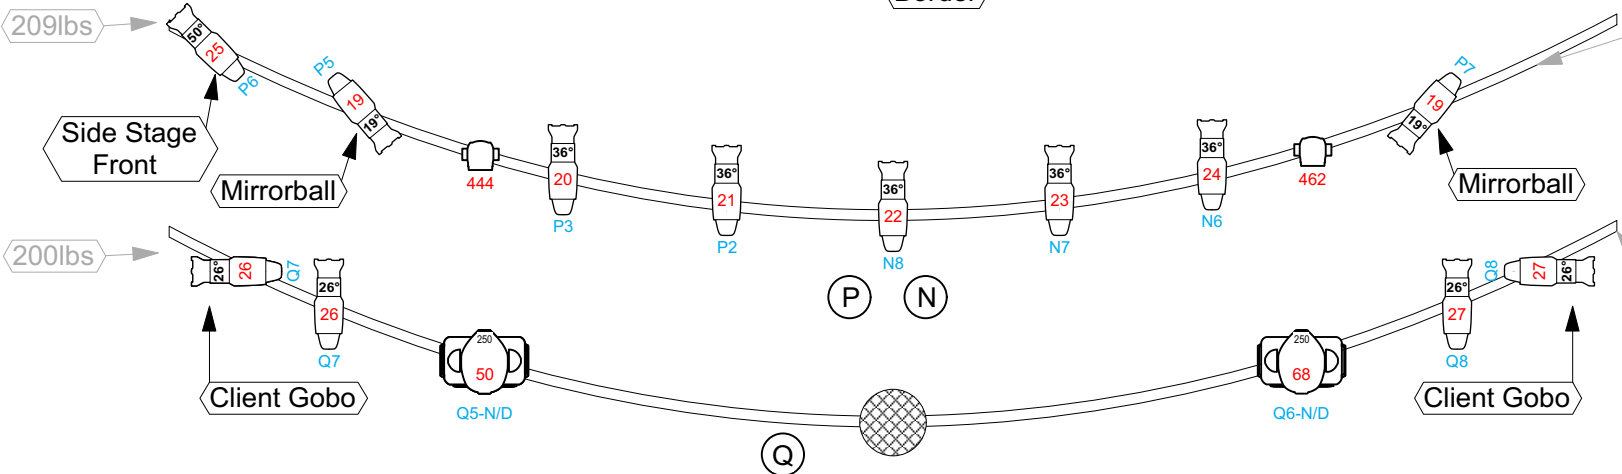

Radiance Hazer

321lbs

106lbs

209lbs

Spare Ckts:
P1+P4+P7+P8
N5+N4+N2+N1

200lbs

Spare Ckts:
Q1+Q2+Q3

- Chauvet Rogue R2 Spot 18ch mode
 - ETC Source 4 PAR MFL 575w
 - Studio Spot 250 18ch mode
 - GLP Impression X4s 18CH Normal Mode
 - ETC Source 4 Leko 575w
 - Mirrorball
 - Chauvet Colorado Solo 17ch STD.Y mode
 - 6" Fresnel
- A6 --Circuit

154 --DMX Address

Additional Gear
 --Water Based Radiance Hazer
 --1-Lycian Club Spot 1238
 --Avolite Quartz w/ Titan mobile wing

Further info and photos:
www.bimbos365club.com/info/tech-info

Bimbo's
365 Club®